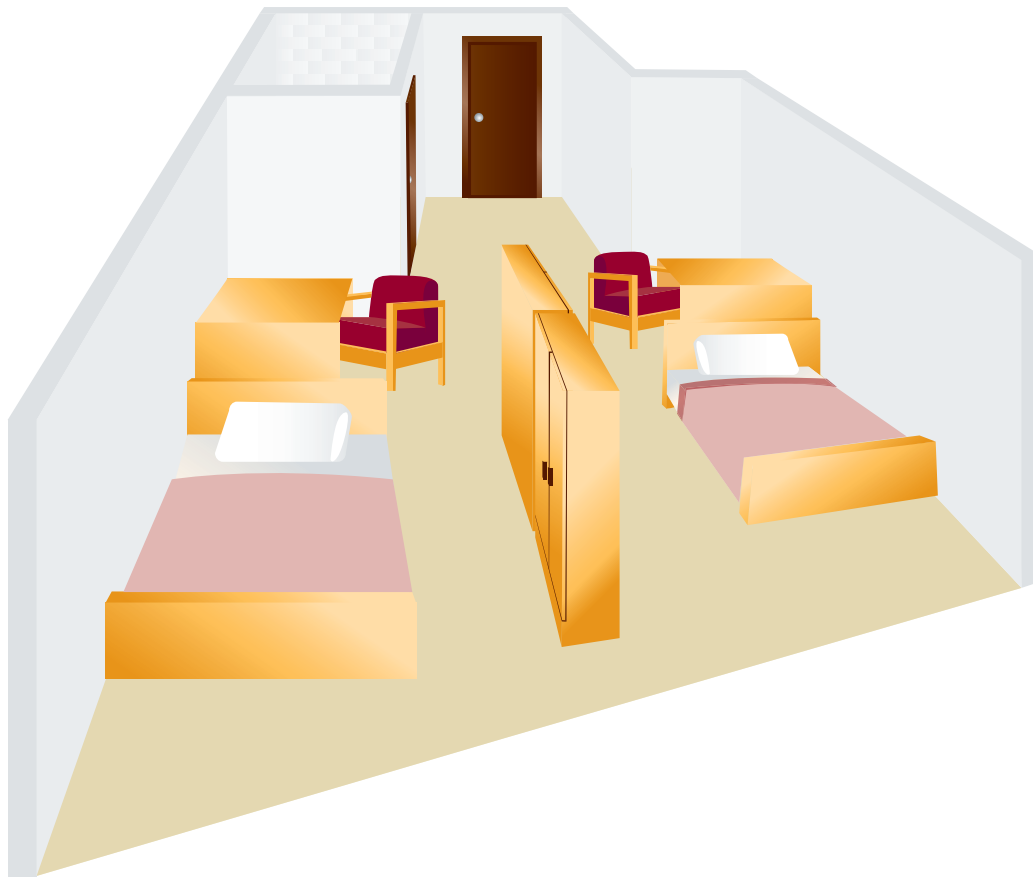

## LES PRINCE HALL Traditional Style Accommodation With Ensuite Washroom

### **Bedroom:**

- Single and double occupancy rooms, equipped with one ensuite washroom per room (sink, mirror, shower, toilet)
- Bedroom includes a twin bed with drawers, desk, chair, wardrobe with drawers

### **Floor Features and Amenities:**

- Shared furnished lounge with cable TV
- Shared kitchenette with fridge, stove, microwave, toaster and kettle (dishes, cookware and cutlery not supplied)
- Study room with table and chairs

### **Building Features and Amenities:**

- Complimentary wireless internet or hardwired connection
- Large multi-purpose room located on first floor equipped with pool table and piano
- Air conditioned
- Laundry facilities equipped with irons and ironing boards
- Elevator accessibility
- Secured entry
- Located close to the beautiful Cootes Paradise and Royal Botanical Garden nature trails